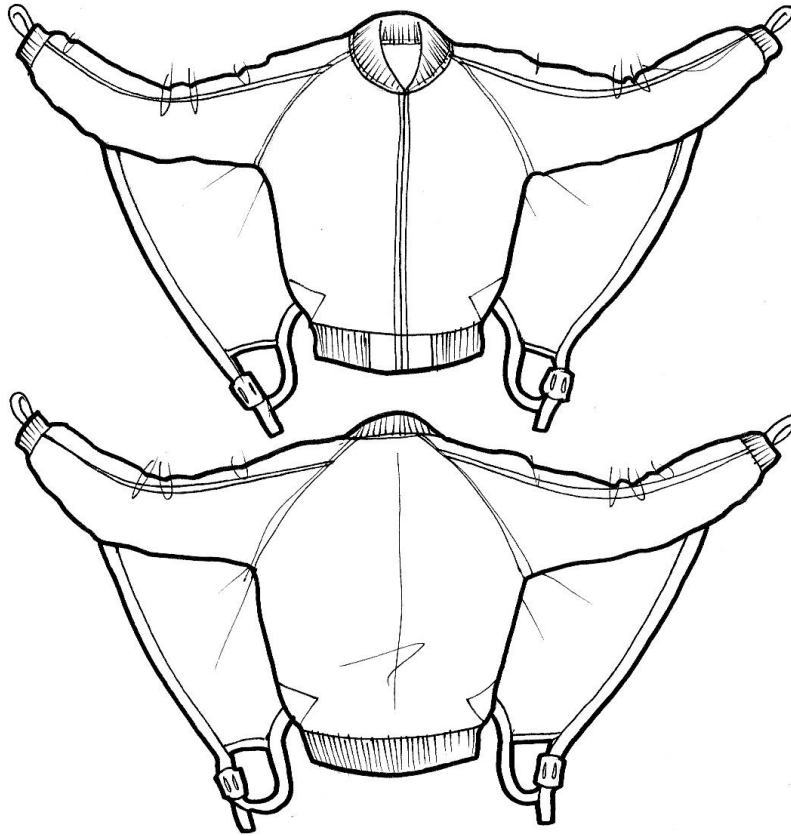

Spirit Skysports

Camera Jacket

Collar & Cuffs colour	Basic cost \$320
Sleeve colour	Options – 2 nd inside pocket \$20
Body colour	RSL style quick release clips \$30
Stitch colour	TOTAL to transfer to payment sheet \$
Wing colour	
Sleeve Stripe colour	Edge Piping colour
Body fabric. Ripstop	Taslan
	Drill