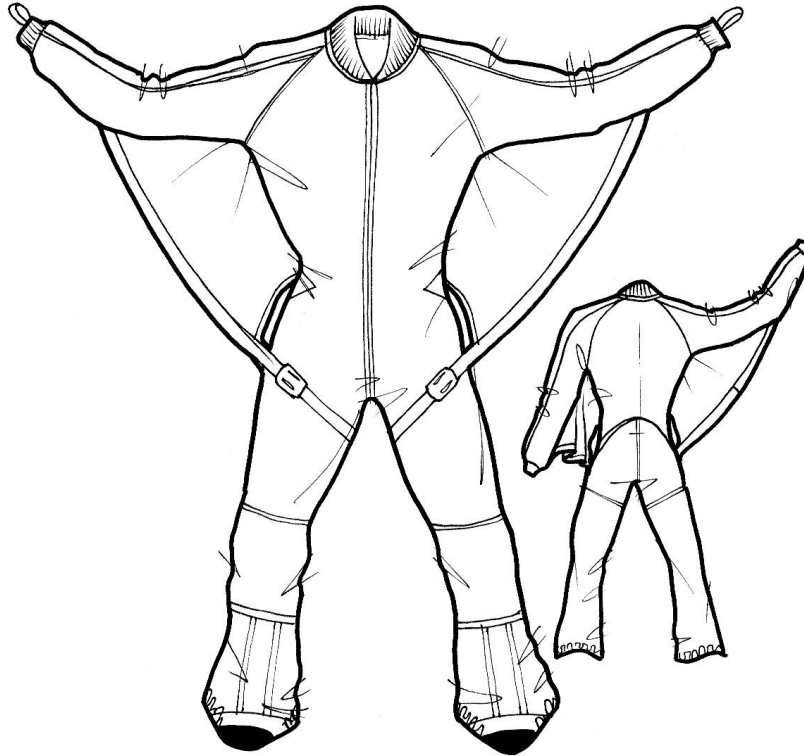

Spirit Skysports

RW Camera Jumpsuit

Collar colour		Basic suit cost \$500
Sleeve colour		Options – Padded knees \$25
Body colour		Unique design elements T.B.C.....
Leg colour	TOTAL to transfer to payment sheet \$	
Cordura colour		
Stitch colour		
Wing colour Webbing - Black. Royal. White.		Body fabric. Ripstop
Stripe colour Piping colour		Taslan
Back Spandex colour		Drill